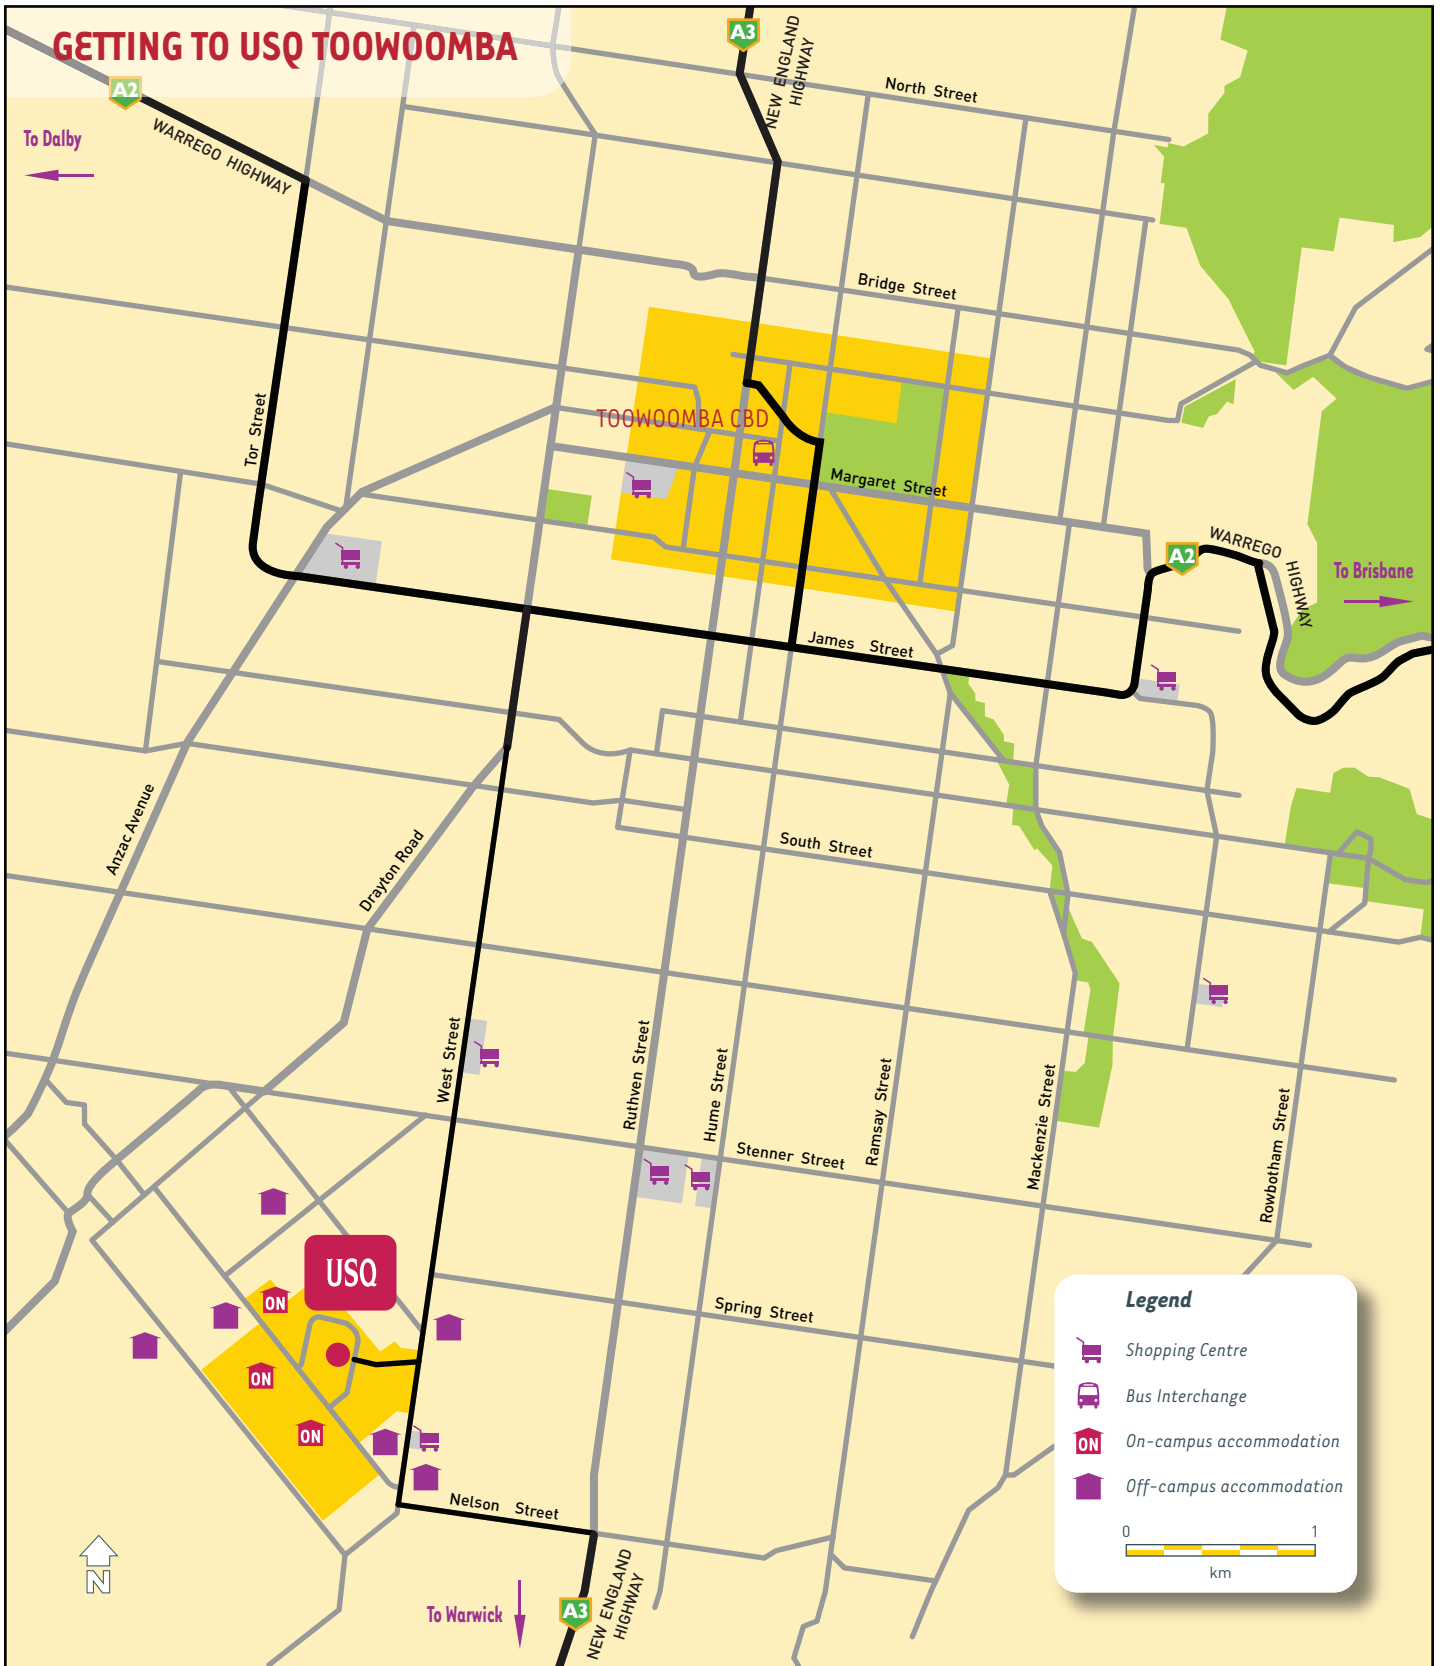

GETTING TO USQ TOOWOOMBA

To Dalby
←

To Brisbane
→

To Warwick
↓

Legend

- Shopping Centre
- Bus Interchange
- On-campus accommodation
- Off-campus accommodation

0 1
km