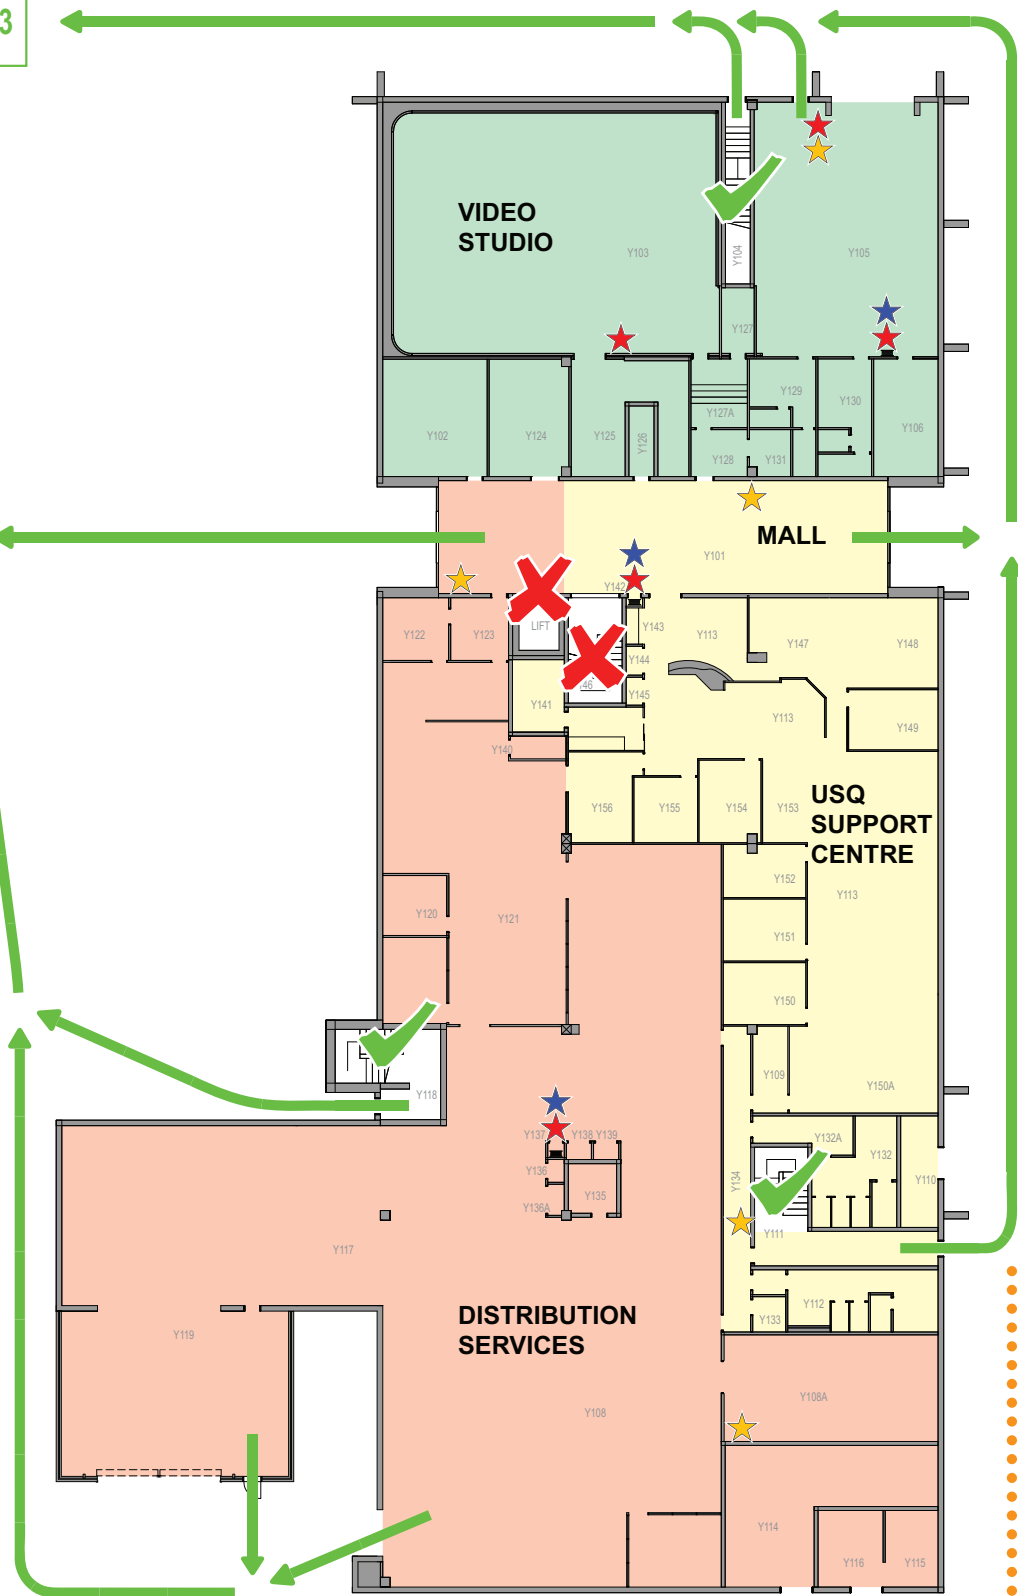

ASSEMBLY AREA 3

- ZONE 1
- ZONE 2
- ZONE 3

SECONDARY ASSEMBLY AREA 9

LEVEL 1

- Main Exit
- Alternative Exit
- MCP (break glass)
- Extinguisher
- Hose reel