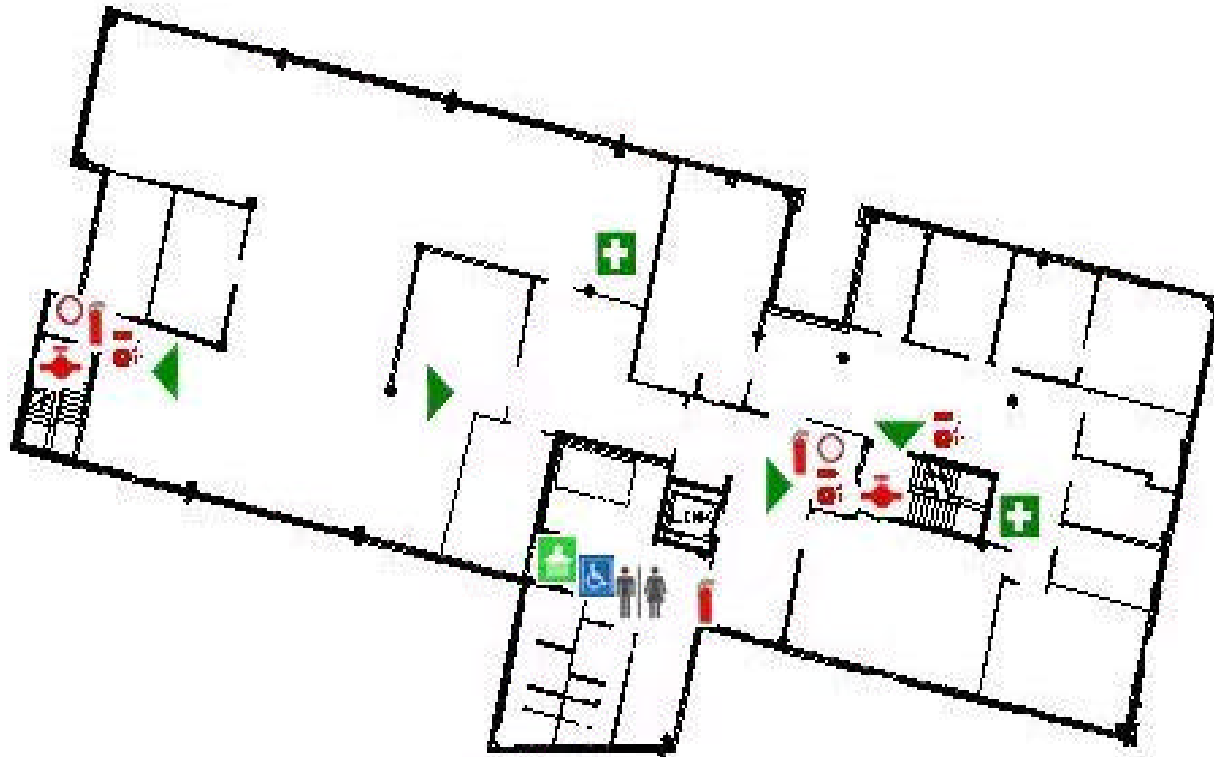

University of Southern Queensland  
 Faculty of Arts  
 ArtSAFE

No Smoking in Building

LOCATION MAP 'Q' Block Level 3

ICONS

NAME

Fire Extinguisher

Assembly Point

Fire Alarm

Emergency Exit route

Emergency Buzzer

Emergency Shower

Fire Hose Reel

Emergency Eye Wash

Fire Hydrant

First Aid Kit

Toilets

Authorised Entry Only

Shower

Handicap Toilet