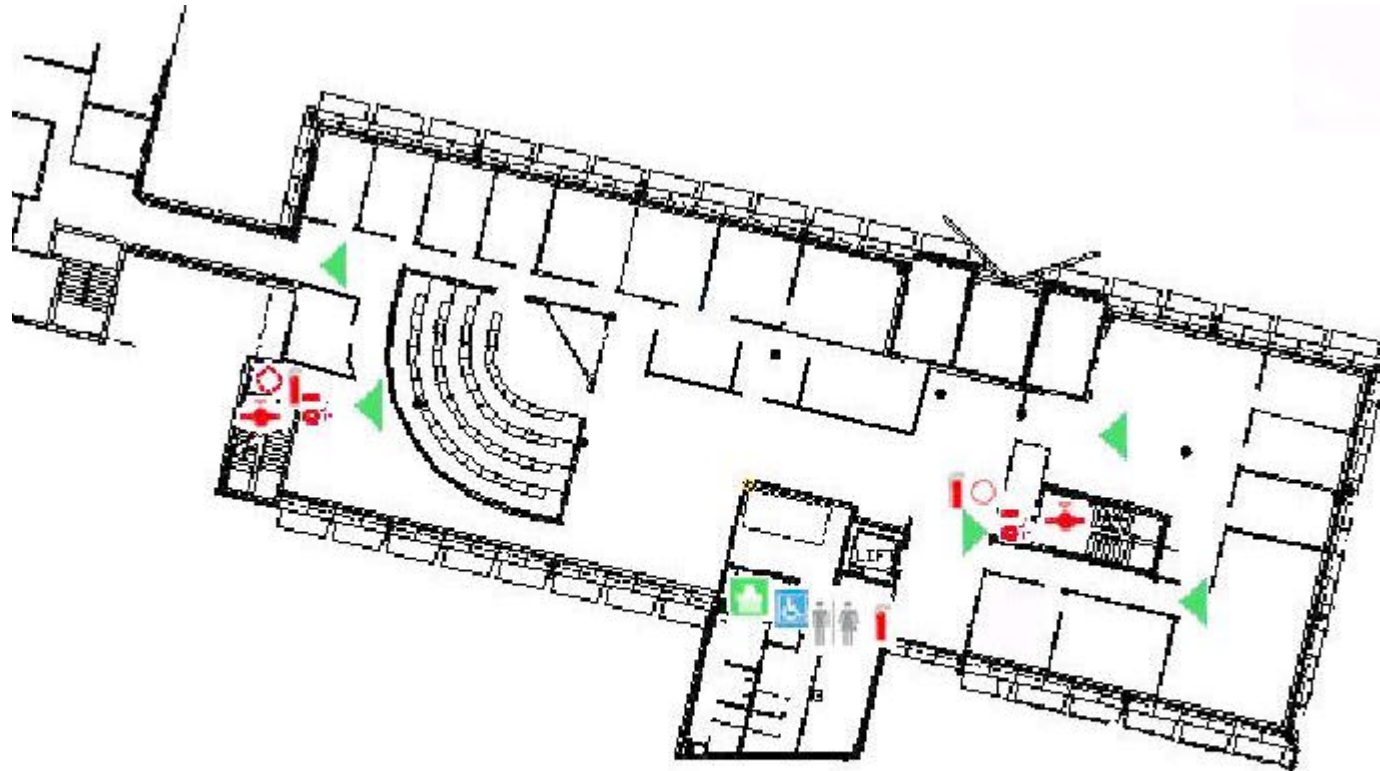

University of Southern Queensland
 Faculty of Arts
 ArtSAFE

No Smoking in Building

LOCATION MAP 'Q' Block Level 4

ICONS

NAME

Fire Extinguisher

Assembly Point

Fire Alarm

Emergency Exit route

Emergency Buzzer

Emergency Shower

Fire Hose Reel

Emergency Eye Wash

Fire Hydrant

First Aid Kit

Toilets

Authorised Entry Only

Shower

Handicap Toilet