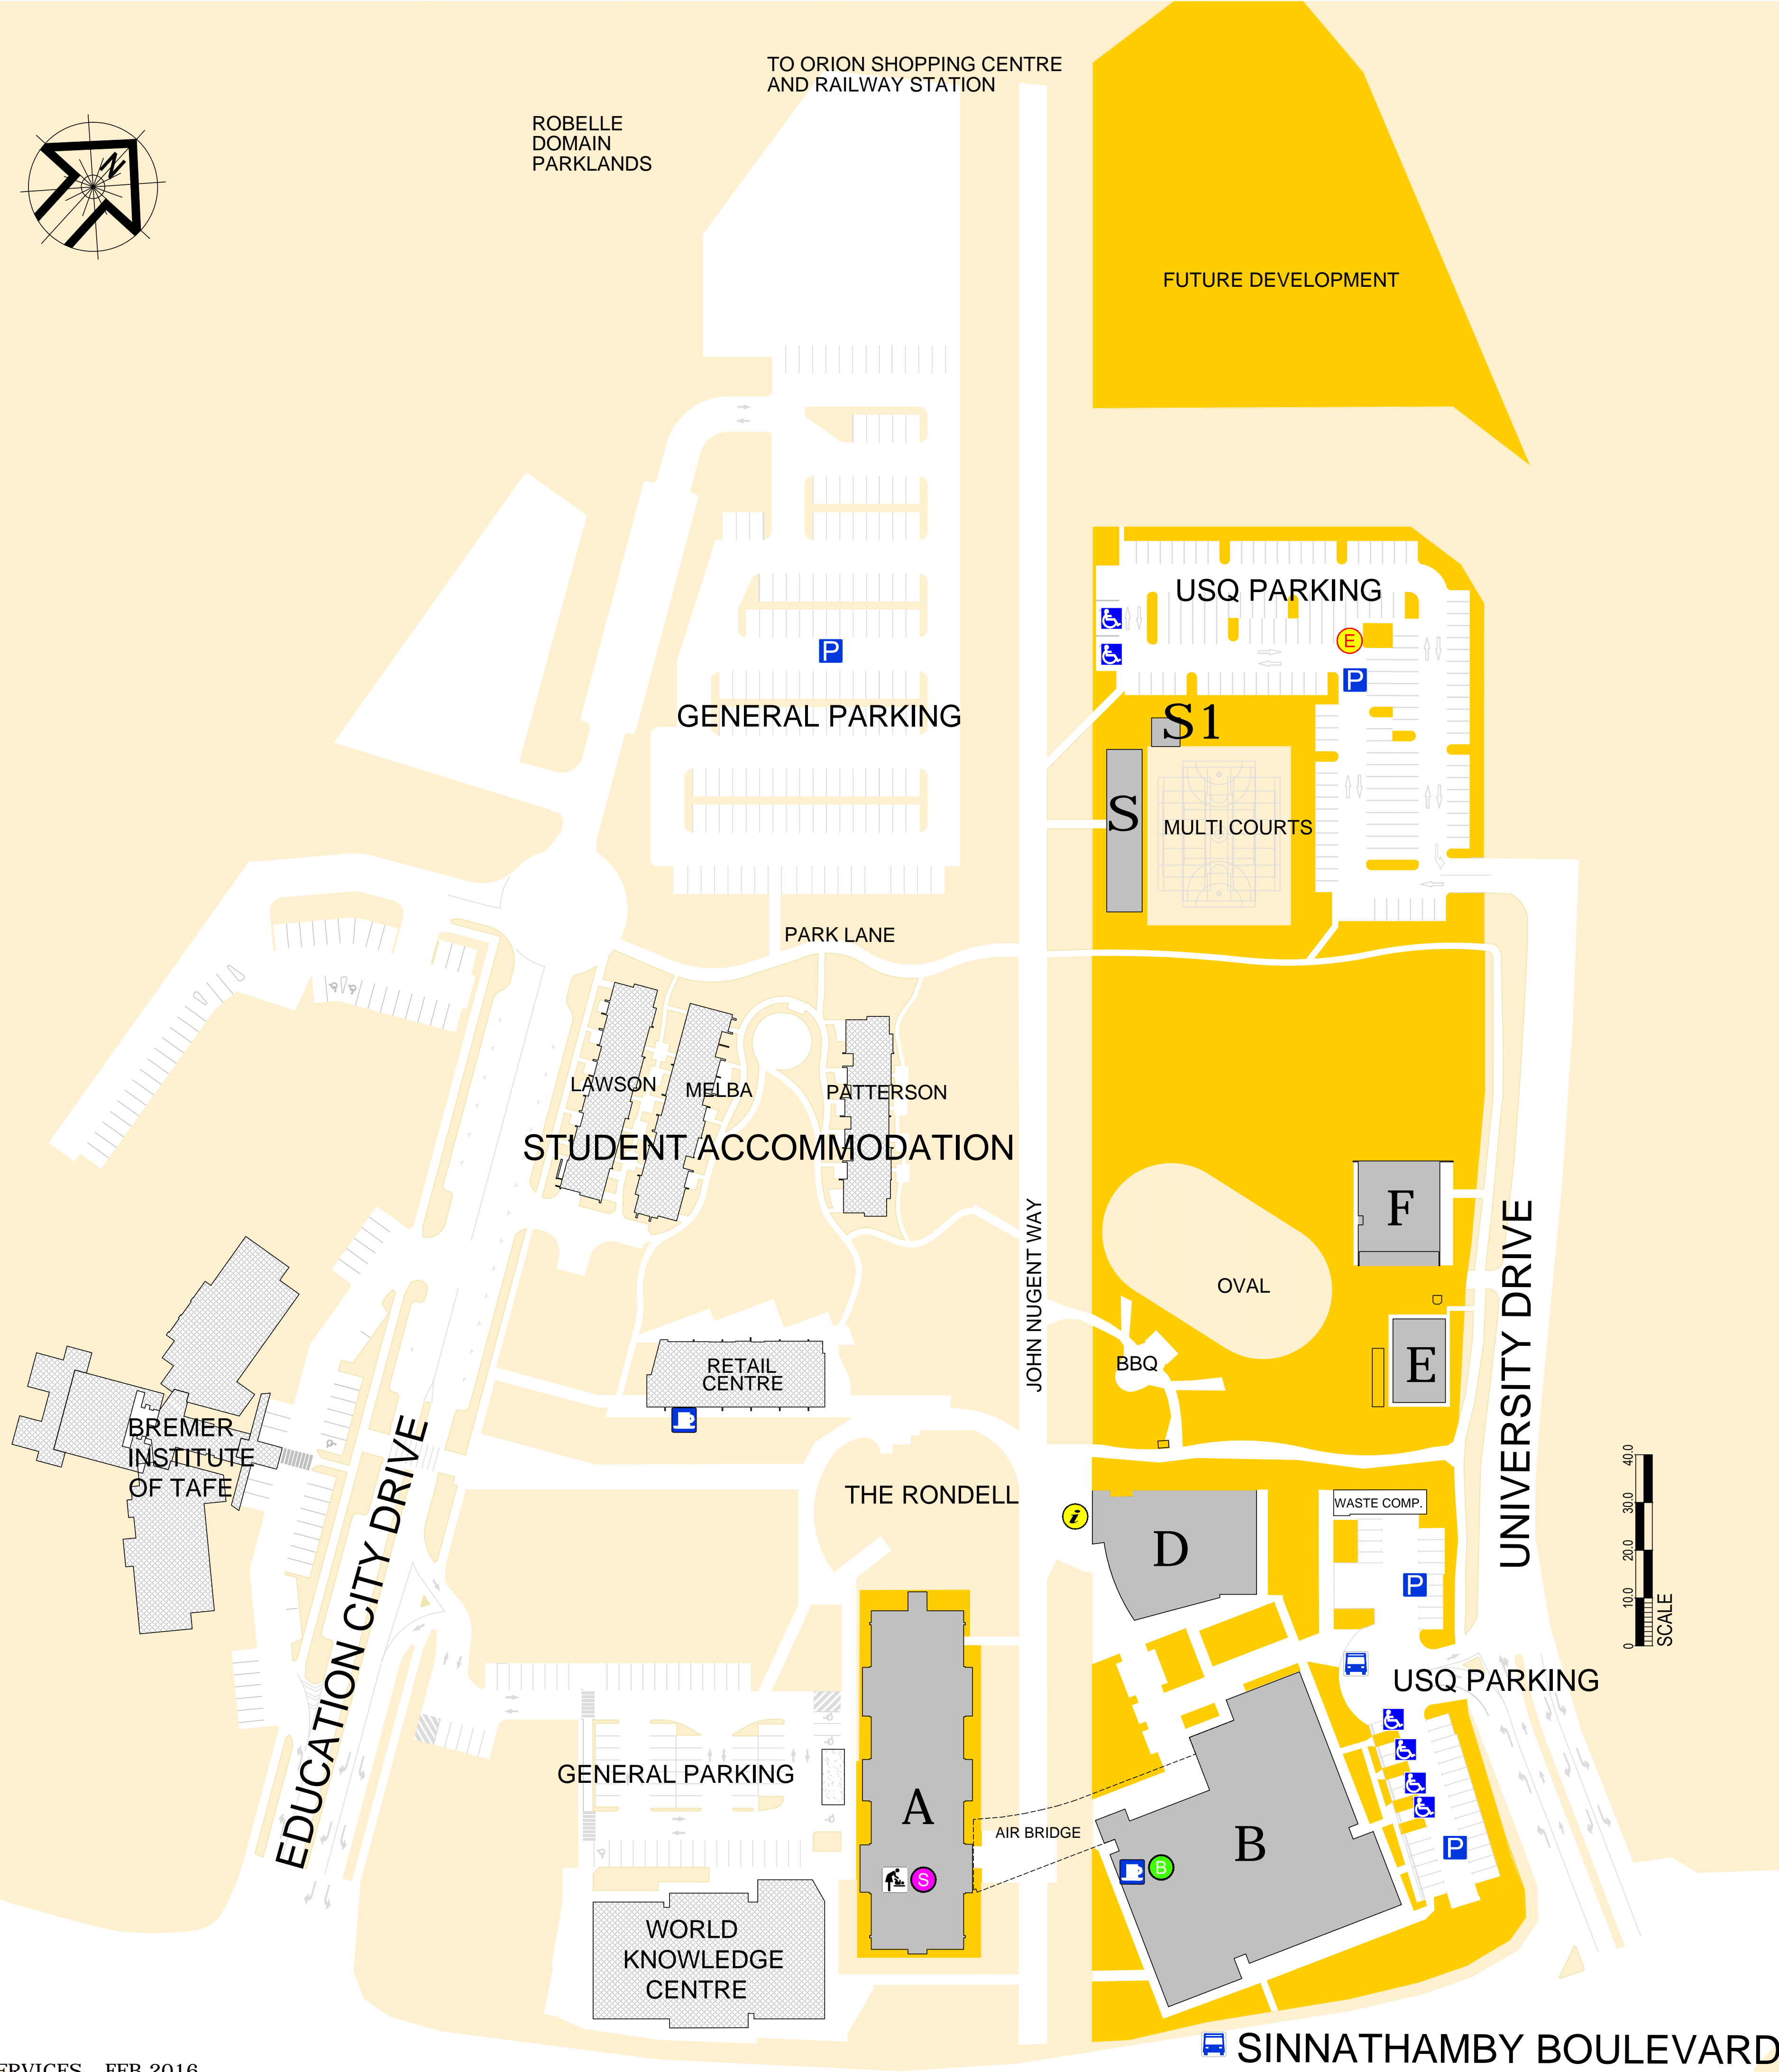

ROBELLE DOMAIN  
PARKLANDS

TO ORION SHOPPING CENTRE  
AND RAILWAY STATION

FUTURE DEVELOPMENT

## SPRINGFIELD CAMPUS DIRECTORY

BUILDING ID	FUNCTION
A	LIBRARY, TEACHING ROOMS, FACULTY OF BUSINESS EDUCATION LAW & ARTS, STUDENT SUPPORT (SROs)
B	PHOENIX CENTRAL, STUDENT SERVICES, LEARNING CENTRE, OMNIA BOOKSHOP & CAFE, FACULTY OF HEALTH, ENGINEERING & SCIENCES
D	AUDITORIUM, CAMPUS SERVICES, SECURITY
E	DISTRICT COOLING FACILITY
F	ENGINEERING LABORATORY
S	FITNESS & RECREATION CENTRE
S1	STORAGE SHED

LEGEND	
	Emergency Call Points
	Information Directories
	Parking
	Bus Stop / Shelter
	Taxi
	Accessible Parking
	Ambulance Bay
	Dining Facilities
	Bookshop
	Student Support
	Parenting Room
	USQ Property